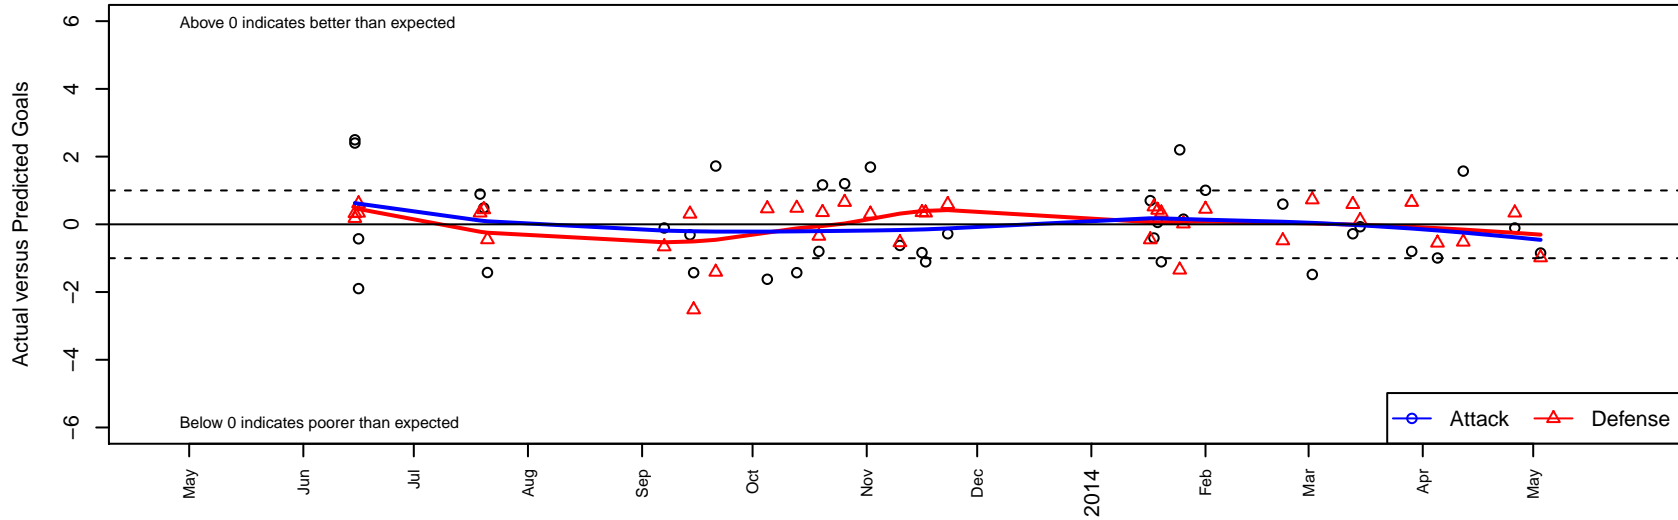

FC Alliance A G99

FC Alliance
 Woodinville, WA
 G99 total strength=1327
 attack=5.4 defense=7.16
 fall league = RCL G99 Div 3, Spr RCL G99 Div
 alt names used:
 FCA GU14 (WA)
 FC Alliance A [G99]
 FC Alliance G99 A
 FC Alliance

Venues played:
 Starfire Spring Classic GU14
 Nike Crossfire Challenge Silver U14
 RCL G99 Div 3
 PacNW Winter Classic Premier II U14
 Spr RCL G99 Div 2
 Challenge Cup G99 Division 1 – Challenge 1

FC Alliance A G99
 Dots are actual minus expected GF (blue circles) and GA (red triangles).
 Blue line is smoothed change in attack strength. Red is smoothed change in defense strength.